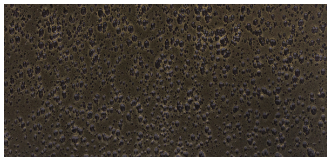

## STANDARD FINISHES

Our powdercoat process offers a durable, lasting finish.

Champagne

Charcoal

Concrete

Copper Vein

Granite

Graphite

Silver Mist

Silver Vein

Vintage Vein

White

## PREMIUM FINISHES

Our two-step hand-finished process makes each completed product unique. Premium finishes are available for an additional fee.

Antique Bronze

Antique Grey

Antique Red

Brushed Black

Brushed White

Darkened Iron

Hale Navy

Brushed Stainless\*

Finishes shown for reference only, contact your dealer for samples and displays. Actual patterns and colorations of our hand-applied finishes may vary.

\*Brushed Stainless only available for countertops and components.